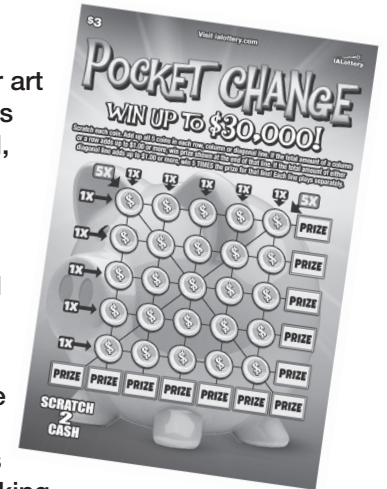

Ultimate Art Experience Promotion Launches

VIP Club members have a chance to win an arts-filled getaway in a festive new promotion tied to the recently-launched $3 Pocket Change scratch game (Game #692).

The Iowa Lottery's latest Prize Zone promotion, which launched March 21, is the *Ultimate Art Experience*.

This promotion is a partnership with the Des Moines Arts Festival® and includes 10 prize packages for VIP Club members.

Players can win prizes of up to $30,000 instantly on their Pocket Change tickets but can only enter nonwinning tickets in the game for a chance to be one of 10 winners in the promotion. Entry period began March 21 and will end 8:59 a.m. on May 29. The draw date will be May 30.

Prize includes:

- $1,000 Art Bucks for art purchases at the Des Moines Arts Festival, June 28-30, 2024
- Hotel night stay for Saturday, June 29, 2024 at Surety Hotel with parking
- 2 Iowa Lottery Lounge seats for the June 29 concert at the Des Moines Arts Festival and VIP parking
- Meet & Greet with the band (Announcing in May)
- VIP access for the weekend at the festival with snacks and private bathrooms

Scratch Games to Launch April 16

= 7

Prize Approx. Odds

$2	1 in 6.82
$4	1 in 10
$10	1 in 50
$20	1 in 150
$50	1 in 2,409.84
$100	1 in 9,692.31
$500	1 in 20,511.63
$2,500	1 in 63,000
$10,000	1 in 126,000

697 LUCKY ROLL

Cost: $2 | Top Prize: $10,000 | Odds: 1 in 3.65

Scratch the entire play area. Reveal a BLACK “” symbol, win the PRIZE shown for that symbol. Reveal a GREEN “” symbol, win 5 TIMES the PRIZE shown for that symbol.

= cow = guitar

Prize Approx. Odds

$5	1 in 6.67
$10	1 in 10.91
$25	1 in 30
$50	1 in 250
$100	1 in 4,800
$500	1 in 24,000
$2,500	1 in 60,000
$50,000	1 in 120,000

708 IOWA STATE FAIR

Cost: $5 | Top Prize: $50,000 | Odds: 1 in 3.58